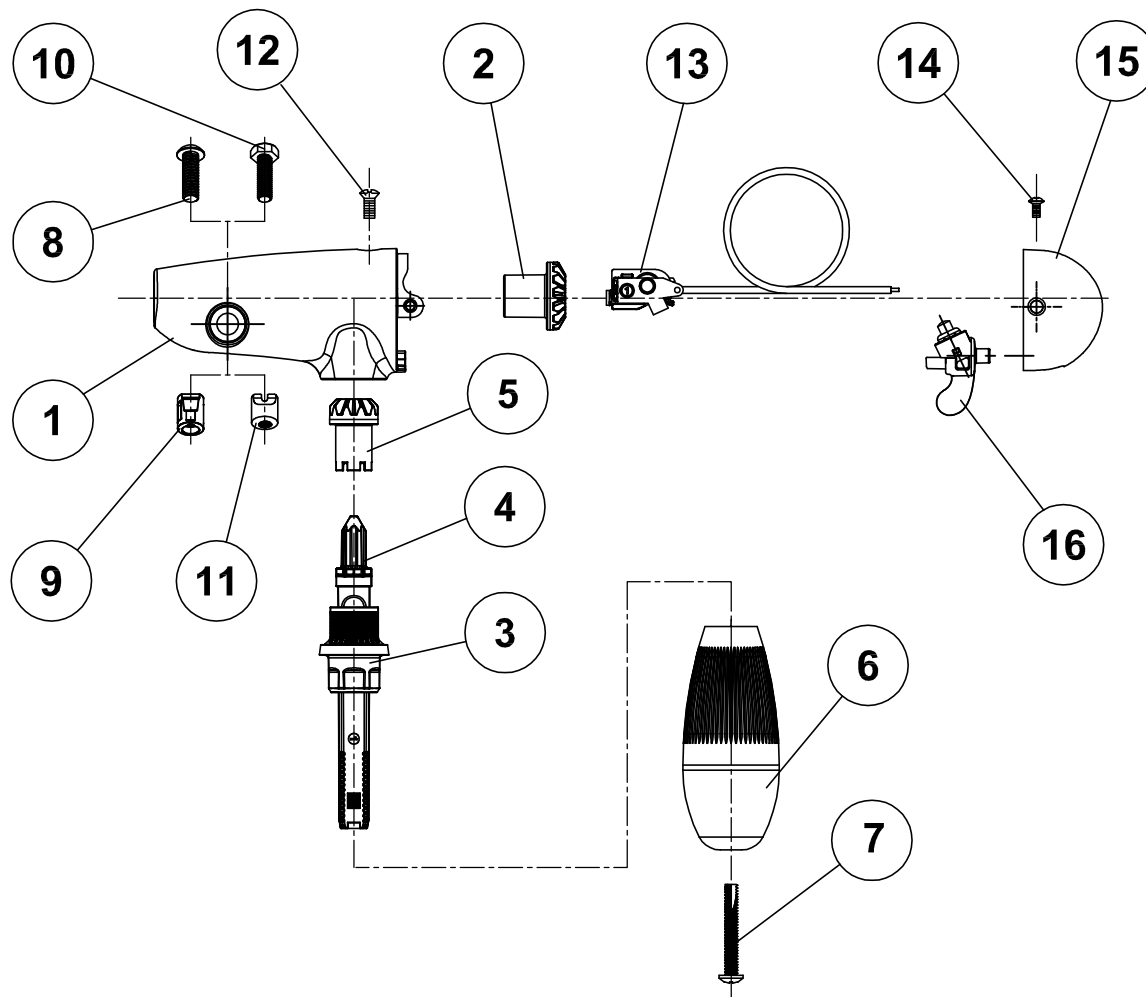

# COMPONENTS FOR U-6701-0101 SPOTLIGHT HANDLE

FORM A460-8686  
DATE: 02/20/2014

NOTE: Items: 1,2,3,4,5,6,7 are only available as 8693 kit.

ITEM	PART #	DESCRIPTION	QTY
1	8595-P4	HANDLE HOUSING	1
2	8303	GEAR-CASTING	1
3	8314-P	BUSHING PLATED	1
4	8305	PINION SHANK-CASTING	1
5	8304	PINION HEAD-CASTING	1
6	5591	GRIP	1
7	8309	PAN HEAD SCREW	1

NOTE: Item 8 fits to Item 9 only, and Item 10 fits to Item 11 only.

ITEM	PART #	DESCRIPTION	QTY
8	U-8385	WEDGE SCREW	1
9	U-8384-P	WEDGE BUSHING - FLAT	1
10	U-1836	SCREW	1
11	U-1834	WEDGE BUSHING - CURVED	1
12	U-P-313-DD	SCREW	1
13	6453-0001	SWITCH & WIRE ASSY.	1
14	U-6030	SCREW	2
15	U-8596	SWITCH CAP	1
16	U-8597-A	TOGGLE ASSY.	1