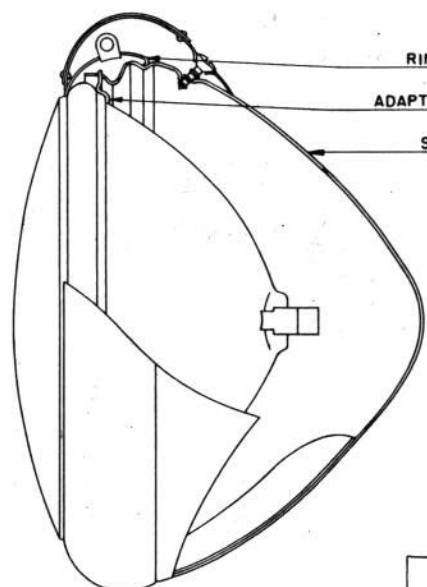

Model S-6 & S-5 (No. 125-175) and Model H-1 & H (No. 50)
225-275

Sealed Beam Safetylights and Roof Utility Light

MODEL S-5	MODEL H
RING ASSY. 9467	4067
ADAPTER RING 9675	4075
SH'L ASSY. 9668-B	6668

OTHER PARTS OF MODELS S-5 & H SPOTLIGHTS SAME AS SHOWN BELOW FOR MODELS S-6 & H1

MODEL S-6	MODEL H-1
C.P. RING 6467	4167
U. RING 6467-U	
ADAPTER RING 6475	4175
BULB 6 VOLT 6446	6646
" 12 VOLT 6446-A	6646-12
C.P. SH'L ASS'Y 6568	6768
U. SH'L ASS'Y 6568-U	

WHEN ORDERING TUBES, CHECK OVERALL LENGTH AND SPECIFY PART NUMBER ACCORDINGLY. SEE PAGE 4
 NOTE - Reflector, lens, gasket, socket, and prefocused bulb assembly same as S-4 & D-4 Models. See page 3.