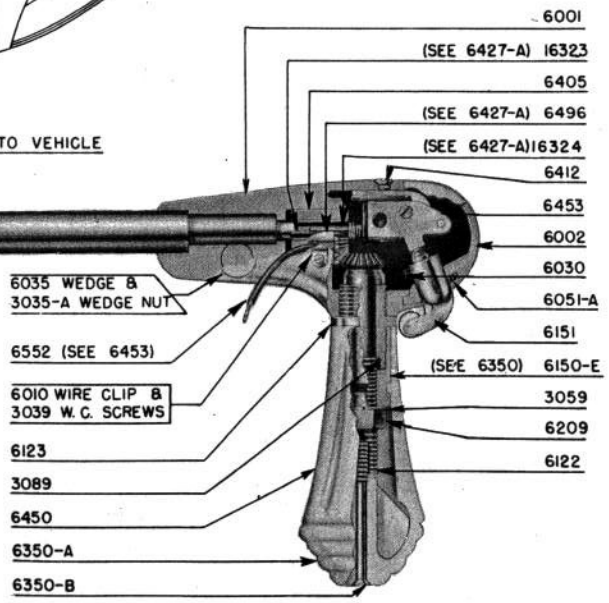

Model S-6 & S-5 (No. 125-175) and Model H-1 & H (No. 50)
225-275

Sealed Beam Safetylights and Roof Utility Light

MODEL S-5	MODEL H
RING ASSY. 9467	4067
ADAPTER RING 9675	4075
SH'L ASSY. 9668-B	6668

OTHER PARTS OF MODELS S-5 & H SPOTLIGHTS SAME AS SHOWN BELOW FOR MODELS S-6 & H1

MODEL S-6	MODEL H-1
C.P. RING 6467	4167
U. RING 6467-U	
ADAPTER RING 6475	4175
BULB 6 VOLT 6446	6646
" 12 VOLT 6446-A	6646-12
C.P. SH'L ASS'Y 6568	6768
U. SH'L ASS'Y 6568-U	

WHEN ORDERING TUBES, CHECK OVERALL LENGTH AND SPECIFY PART NUMBER ACCORDINGLY. SEE PAGE 4
 NOTE - Reflector, lens, gasket, socket, and prefocused bulb assembly same as S-4 & D-4 Models. See page 3.