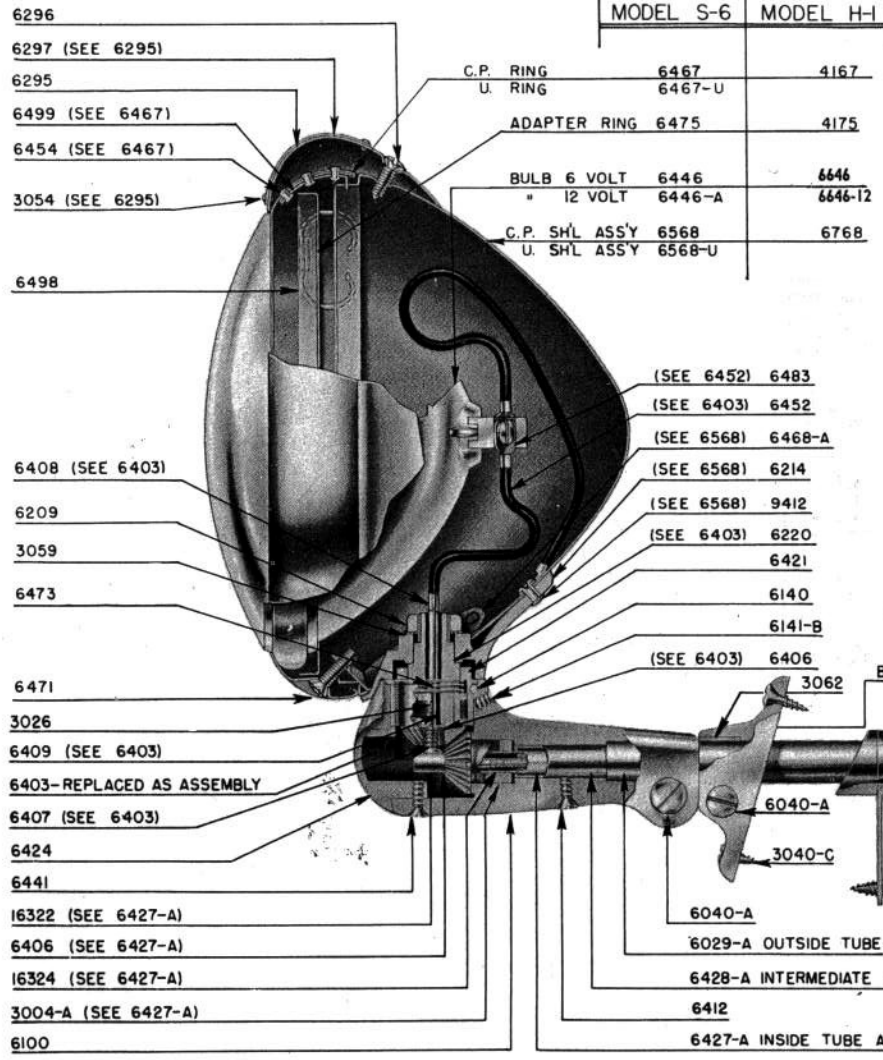

Model S-6 & S-5 (No. 125-175) and Model H-1 & H (No. 50)
225-275

Sealed Beam Safetylights and Roof Utility Light

MODEL S-5	MODEL H
RING ASSY. 9467	4067
ADAPTER RING 9675	4075
SH'L ASSY. 9668-B	6668

OTHER PARTS OF MODELS S-5 & H SPOTLIGHTS SAME AS SHOWN BELOW FOR MODELS S-6 & H1

MODEL S-6	MODEL H-1
C.P. RING 6467	4167
U. RING 6467-U	
ADAPTER RING 6475	4175
BULB 6 VOLT 6446	6646
" 12 VOLT 6446-A	6646-12
C.P. SH'L ASS'Y 6568	6768
U. SH'L ASS'Y 6568-U	

WHEN ORDERING TUBES, CHECK OVERALL LENGTH AND SPECIFY PART NUMBER ACCORDINGLY. SEE PAGE 4
 NOTE - Reflector, lens, gasket, socket, and prefocused bulb assembly same as S-4 & D-4 Models. See page 3.